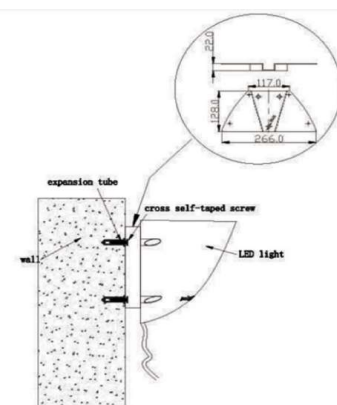

Dimension diagram